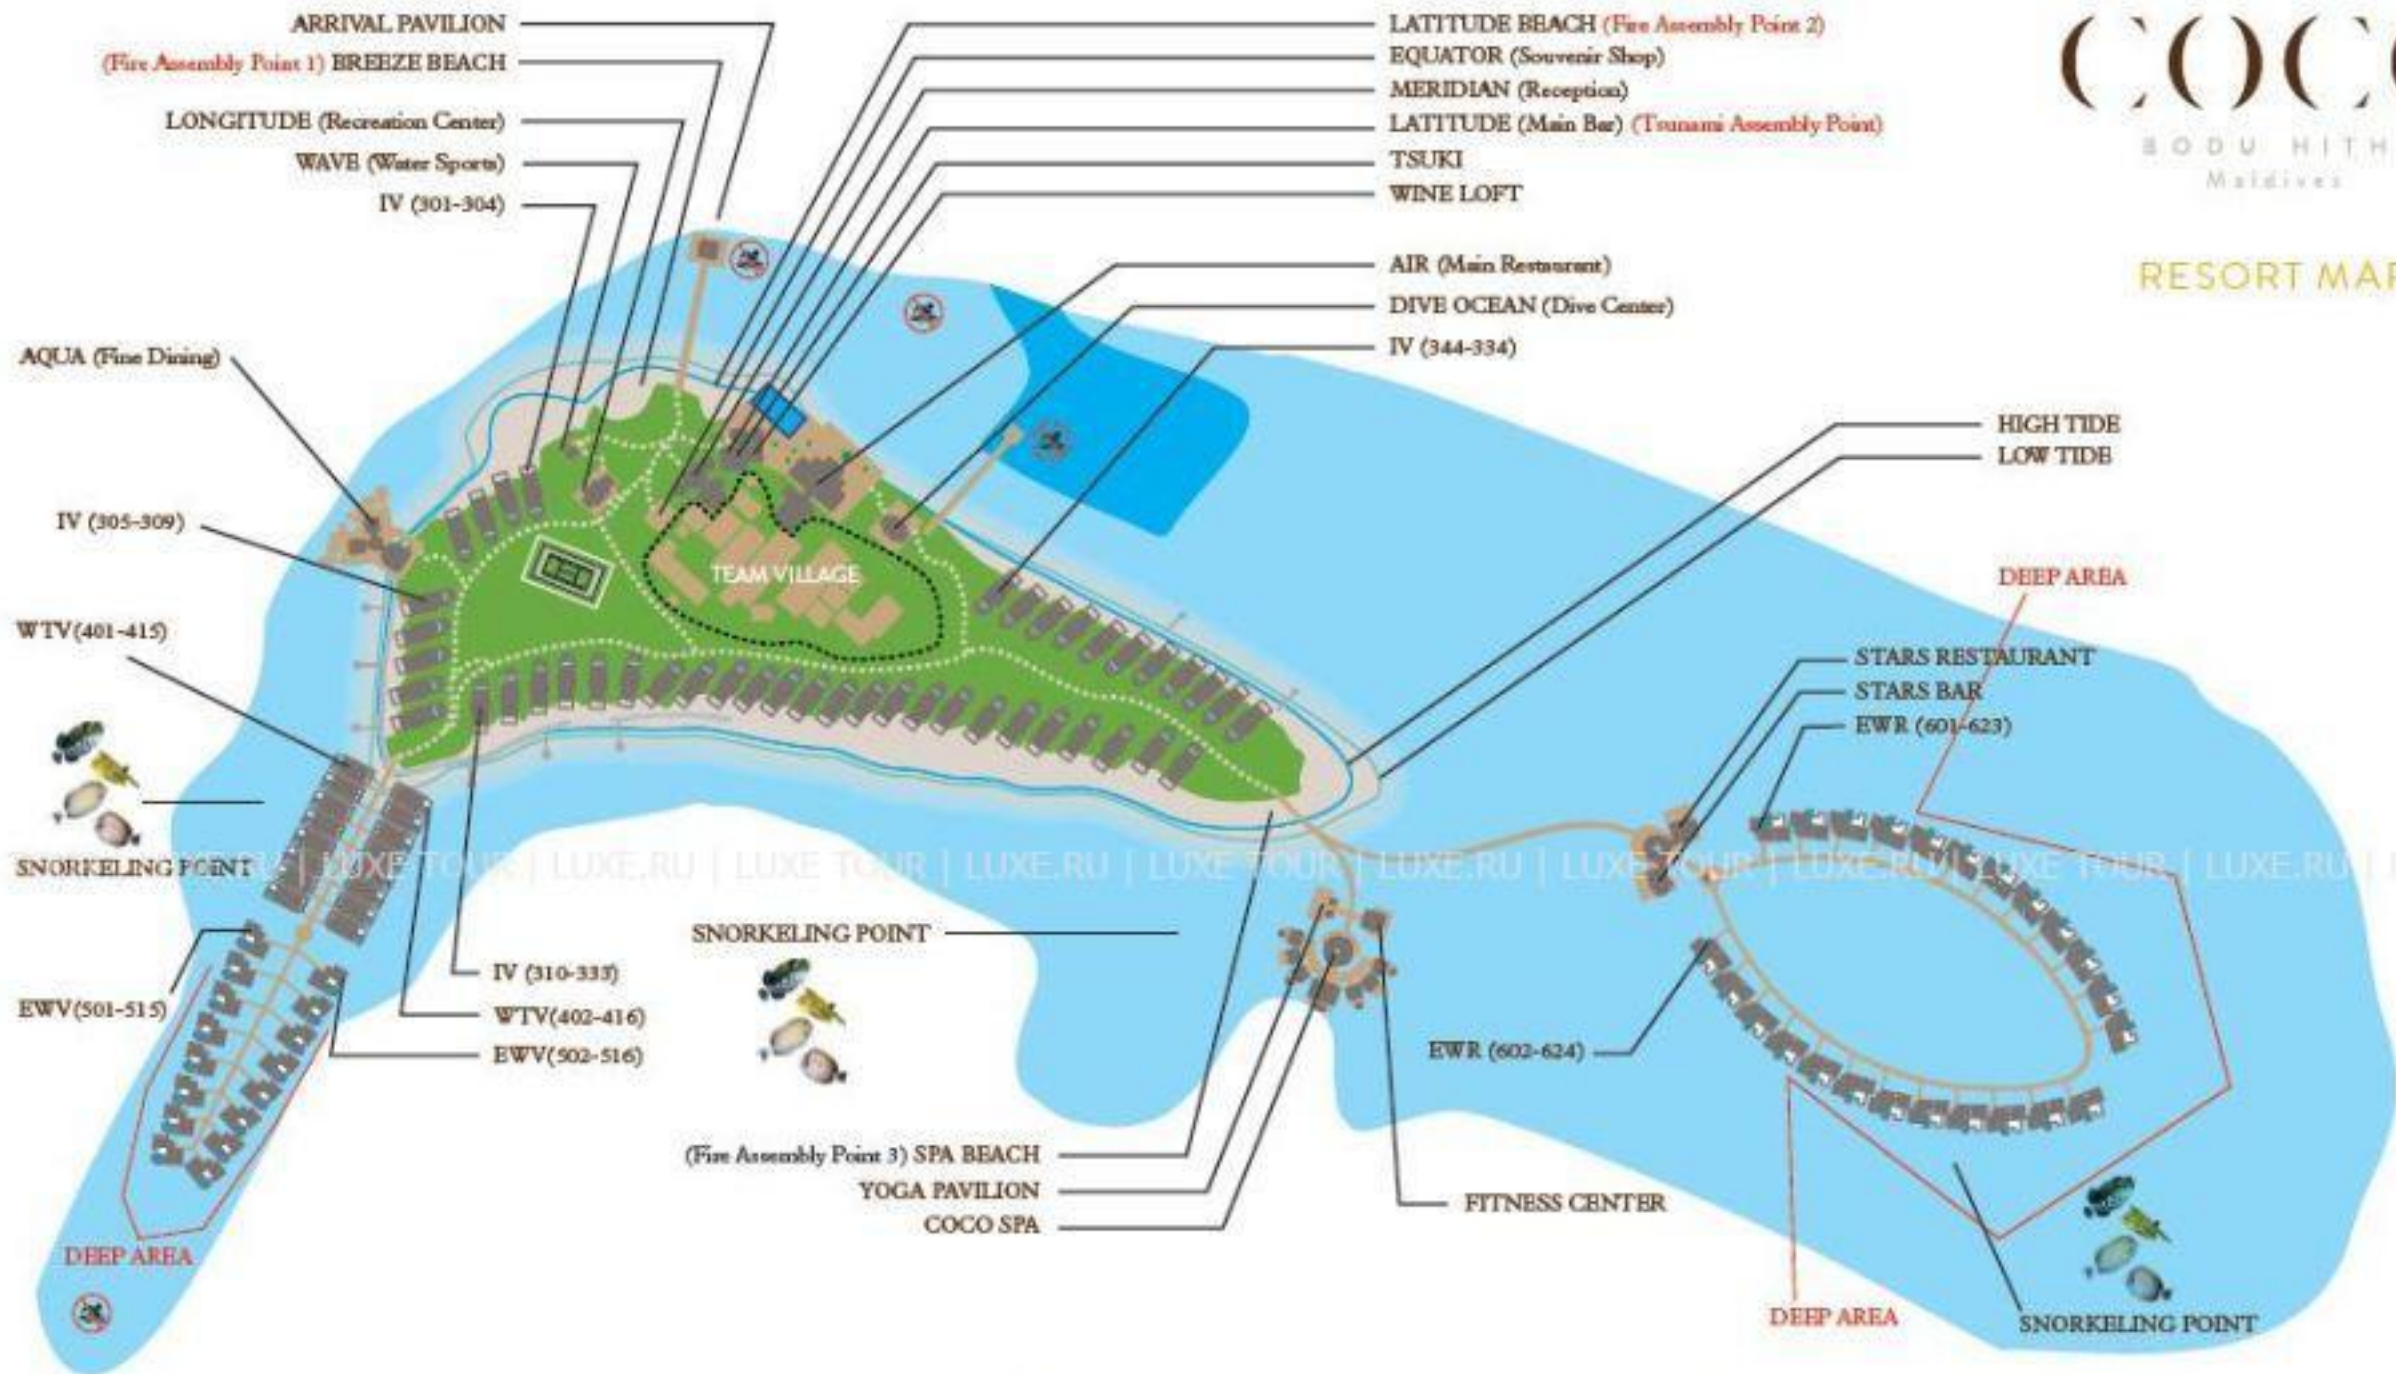

RESORT MAP

LOCATION: North Malé Atoll
DISTANCE FROM MALÉ: 29 Km
ISLAND SIZE: 60,511 Sq m

ACCOMMODATION
IV: Island Villas (No 301-344)
WTV: Water Villas (No 401-416)
EWV: Escape Water Villas (No 501-516)
EWR: Escape Water Residence (No 601-624)

RESTAURANTS & BARS

- Air
- Aqua
- Latitude
- Wine Loft
- Stars
- Tsuki

OTHER FACILITIES

- Swimming Pool
- Water Sports
- Recreation Center
- Dive Center
- Souvenir Shop
- Tennis Court
- Volley Ball
- Coco Spa & Boutique
- Guest Gym
- Departure Lounge

GOOD SNORKELING

NO SWIM ZONES

ASSEMBLY POINTS

Incase of fire, evacuate your Villa immediately and proceed to the nearest assembly point.

If a Tsunami warning is issued, evacuate your Villa immediately and proceed to the Tsunami assembly point.